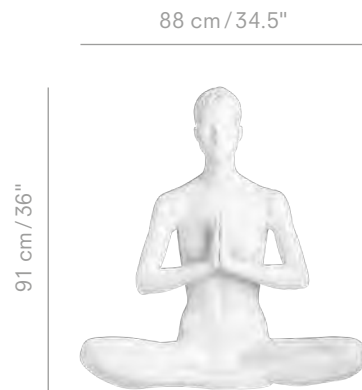

ATL-13
incl. intake for safety steel cord