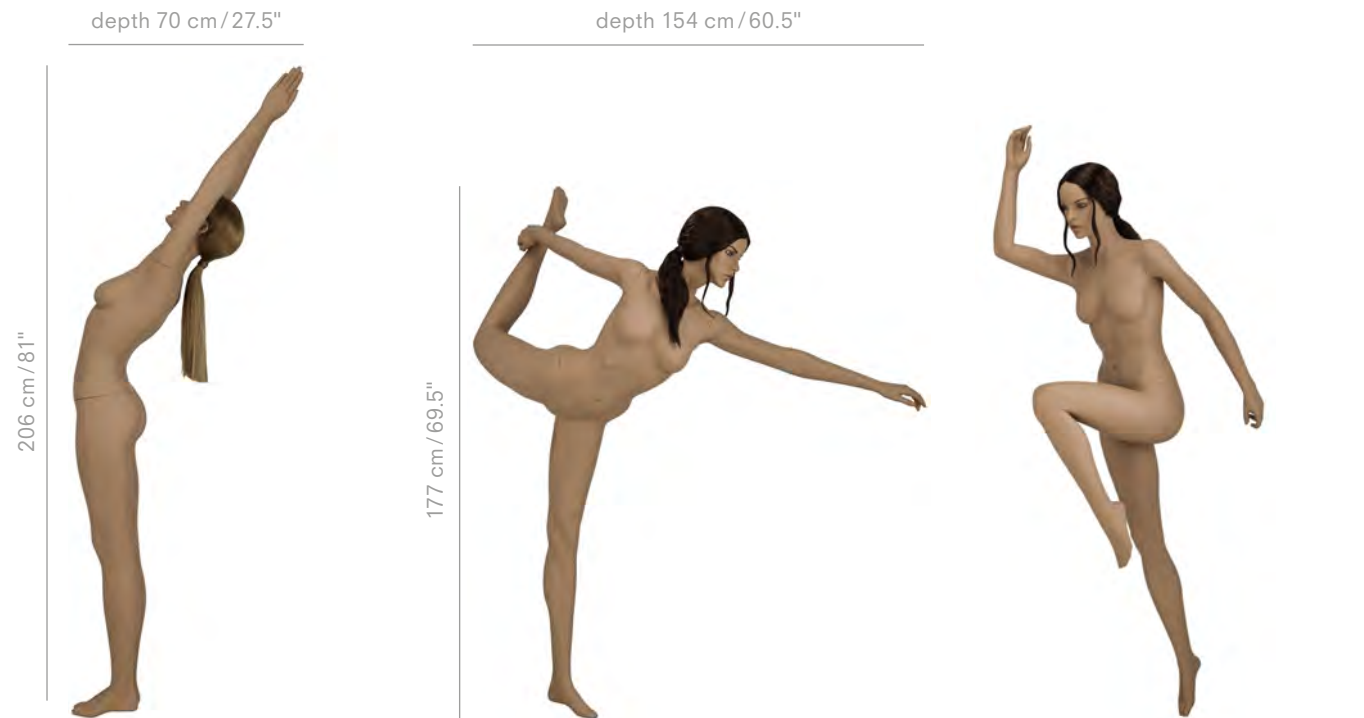

ATL-13
incl. intake for safety steel cord

ATL-20
incl. AM-04

movable joints in knee and hip for a easy dressing. Back fitting.

AM-01
400 x 400 mm
15.5 x 15.5"

AM-02
600 x 400 mm
23.5 x 15.5"

AM-04
400 x 400 mm
15.5 x 15.5"

Measurements	EU	US
Height	183 cm	72"
Bust	87 cm	34.5"
Waist	64 cm	25"
Hip	91 cm	36"
Heel height	3 cm	1"

ATHLEISURE

ATL-12
incl. AM-01

ATL-14
incl. AM-01

ATL-18
incl. AM-01

ATL-19
incl. AM-01

ATL-10
incl. AM-01

ATL-03
incl. AM-01

ATL-05
incl. AM-02

AM-01
400 x 400 mm
15.5 x 15.5"

AM-02
600 x 400 mm
23.5 x 15.5"

Measurements	EU	US
Height	183 cm	72"
Bust	87 cm	34.5"
Waist	64 cm	25"
Hip	91 cm	36"
Heel height	3 cm	1"