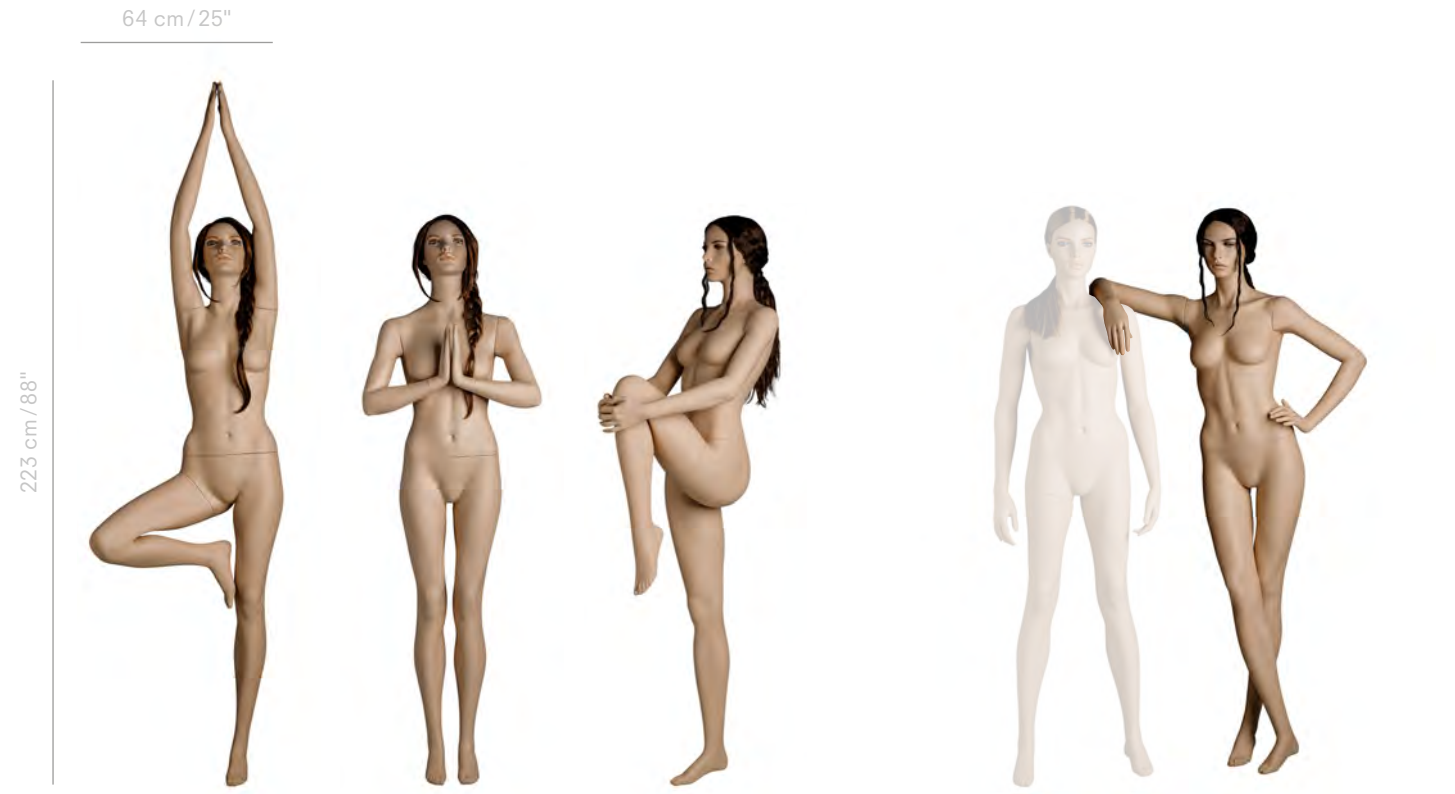

ATL-13
incl. intake for safety steel cord

ATL-20
incl. AM-04

movable joints in knee and hip for a easy dressing. Back fitting.

AM-01
400 x 400 mm
15.5 x 15.5"

AM-02
600 x 400 mm
23.5 x 15.5"

AM-04
400 x 400 mm
15.5 x 15.5"

Measurements	EU	US
Height	183 cm	72"
Bust	87 cm	34.5"
Waist	64 cm	25"
Hip	91 cm	36"
Heel height	3 cm	1"

ATHLEISURE

ATL-12
incl. AM-01

ATL-14
incl. AM-01

ATL-18
incl. AM-01

ATL-19
incl. AM-01

ATL-10
incl. AM-01

ATL-03
incl. AM-01

ATL-05
incl. AM-02

AM-01
400 x 400 mm
15.5 x 15.5"

AM-02
600 x 400 mm
23.5 x 15.5"

Measurements	EU	US
Height	183 cm	72"
Bust	87 cm	34.5"
Waist	64 cm	25"
Hip	91 cm	36"
Heel height	3 cm	1"