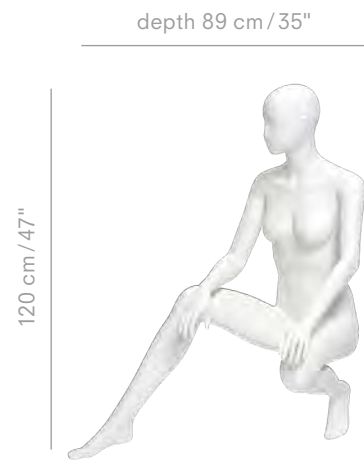

ATL-20
incl. AM-04

movable joints in knee and hip for a easy dressing. Back fitting.