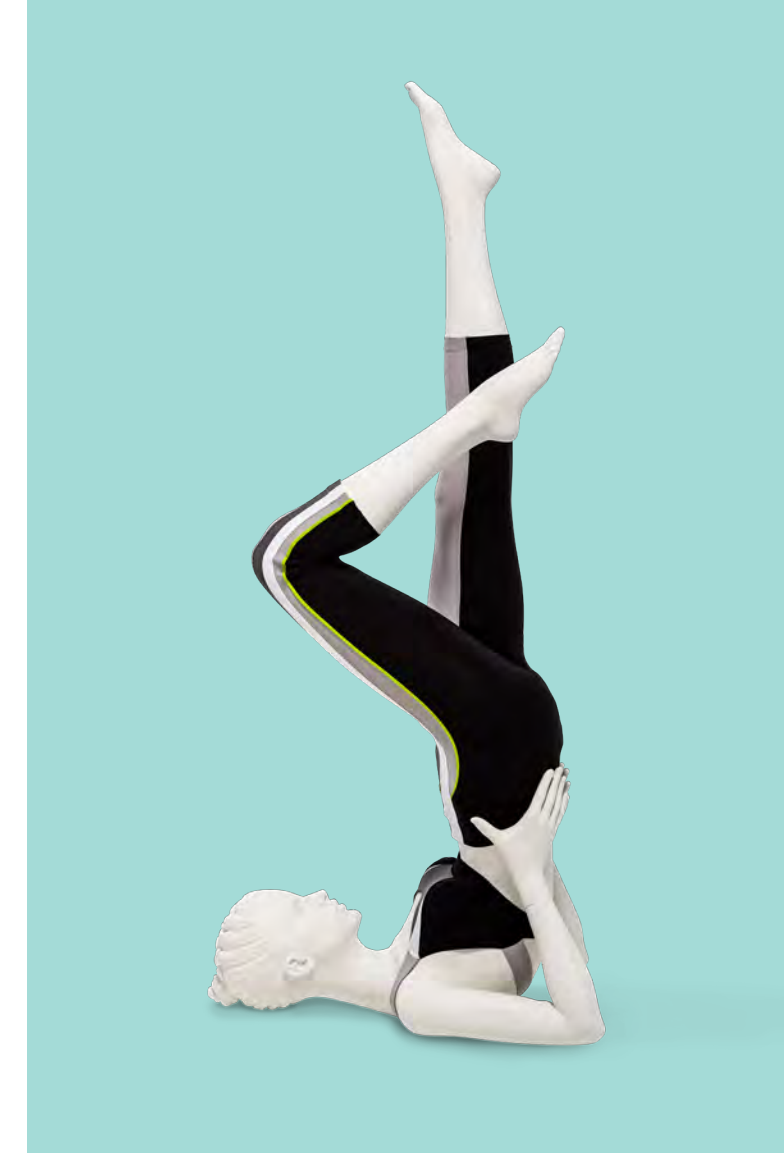

ATL-07
incl. AM-01

ATL-06
incl. AM-01

ATL-01
incl. AM-01

ATL-09
incl. AM-01

ATL-11
incl. intake for safety steel cord

ATL-13
incl. intake for safety steel cord

ATL-20
incl. AM-04

movable joints in knee and hip for a easy dressing. Back fitting.