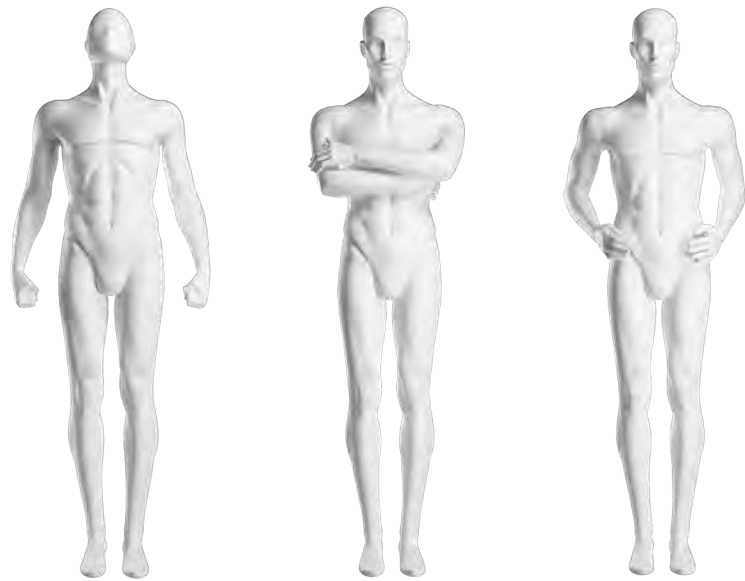

AXN-04
incl. AM-01

AXN-06D
incl. AM-01

AXN-06E
incl. AM-01