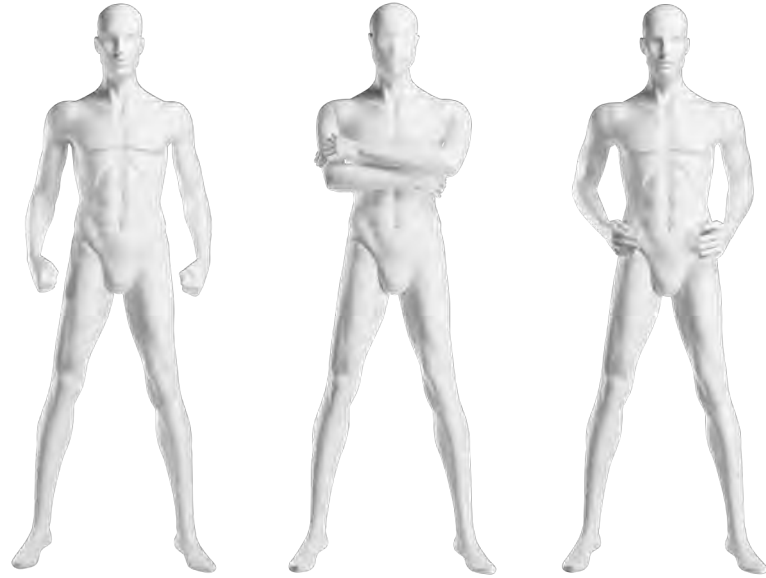

# AXN

AXN is a mannequin range comprised of powerful poses that embody an athletic lifestyle. The semi-abstract design is an instant eye-catcher, while stylishly carved muscle groups enhance the look of high-end sportswear. AXN poses will help bring your brand's story to life, whether shown individually or in a group.

**AXN-03**  
incl. AM-01

**AM-01**  
400 x 400 mm  
15.5 x 15.5"

**AM-02**  
600 x 400 mm  
23.5 x 15.5"

Measurements	EU	US
Height	188 cm	74"
Chest	97 cm	38"
Waist	76,5 cm	30"
Hip	102 cm	40"
Collar	37 cm	14.5"