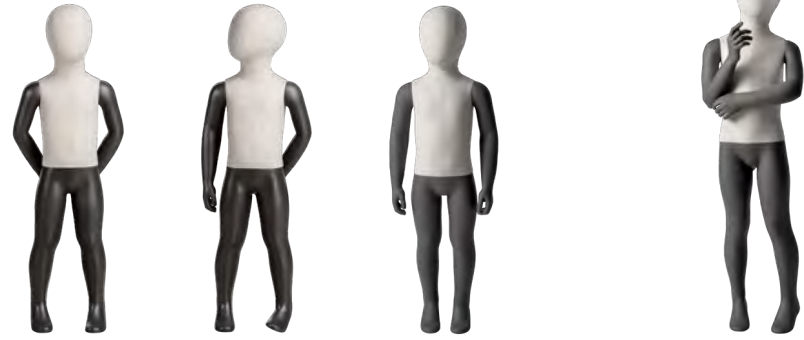

HERITAGE X KIDS

Our HERITAGE X KIDS range is a contemporary take on the popular mannequin-bust hybrid. These kids mannequins have a retro look that's not only visually striking, but practical as well. The poses represent children from ages 2 to 10. Make HERITAGE X KIDS your own by selecting your favorite material for the torso and color for the arms and legs. Customize these poses even further by adding articulated wooden arms which are available in a variety of colors. These kids mannequins look fantastic when paired with our HERITAGE X male and female mannequins. With HERITAGE X KIDS, the possibilities are endless.

HRTK-6Y-04
Wooden arms

Heads and upper bodies are movable.

HRTK-8Y-03
Wooden arms

HRTK-8Y-02
Wooden arms

HRTK-8Y-01
Wooden arms

HRTK-10Y-01
Wooden arms

HRTK-10Y-03
Wooden arms
incl. intake for safety steel cord

MOVK-6Y-01
Wooden arms

MOVK-6Y-01
FRP arms

Measurements	EU	US
Height 2Y	93 cm	36.5"
Height 4Y	110 cm	43.5"
Height 6Y	122 cm	48"
Height 8Y	132 cm	52"
Height 10Y	144 cm	56.5"

HERITAGE X KIDS

HR TK-2Y-02 FRP arms
 HR TK-2Y-03 FRP arms
 HR TK-2Y-01 FRP arms
 HR TK-4Y-01 FRP arms