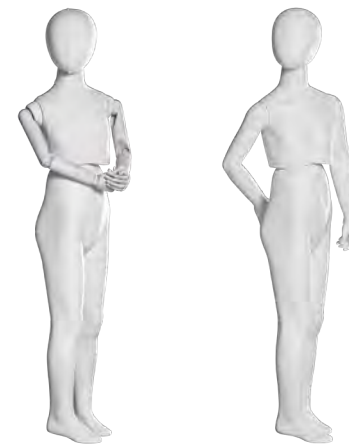

MOVK-6Y-01
Wooden arms

MOVK-6Y-01
FRP arms