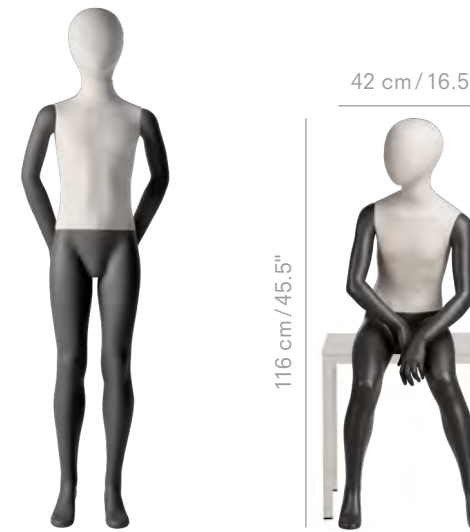

HR TK-10Y-01 FRP arms
HR TK-10Y-03 FRP arms
incl. intake for safety steel cord

Measurements	EU	US
Height 2Y	93 cm	36.5"
Height 4Y	110 cm	43.5"
Height 6Y	122 cm	48"
Height 8Y	132 cm	52"
Height 10Y	144 cm	56.5"