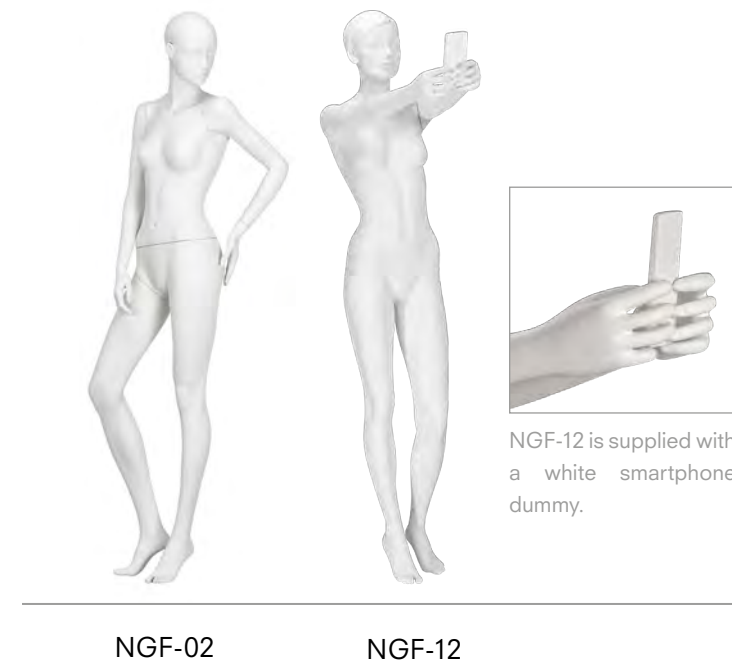

# NEW GENERATION

NEW GENERATION features 12 female mannequins and 15 male mannequins in cool, relaxed poses. We designed these mannequins with today's young adults in mind. The NEW GENERATION poses reflect the casual yet stylish nature of trends in streetwear and denim. Choose from a realistic look with make-up and wigs or a semi-abstract design available in any color and finish you can think of. Our mix-n-match policy means that NEW GENERATION can be combined with any head we offer or even used without a head.

# NEW GENERATION

Measurements	EU	US
Height	185 cm	73"
Bust	83 cm	32.5"
Waist	60 cm	23.5"
Hip	87 cm	34"
Heel height	8 cm	3"
Heel height also available in	10 cm	4"

CUBE NGF-10

Measurements	EU	US
Height	185 cm	73"
Bust	83 cm	32.5"
Waist	60 cm	23.5"
Hip	87 cm	34"
Heel height	8 cm	3"
Heel height also available in	10 cm	4"