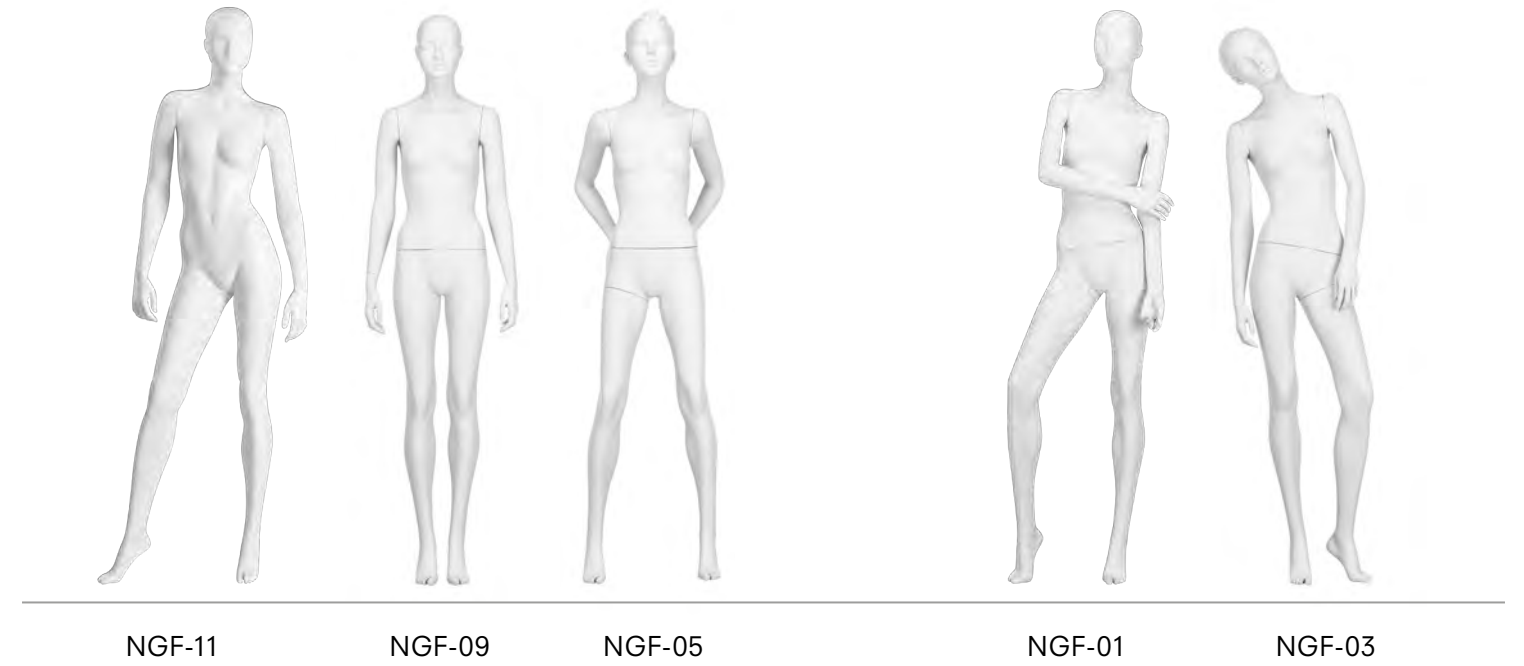

# NEW GENERATION

NEW GENERATION features 12 female mannequins and 15 male mannequins in cool, relaxed poses. We designed these mannequins with today's young adults in mind. The NEW GENERATION poses reflect the casual yet stylish nature of trends in streetwear and denim. Choose from a realistic look with make-up and wigs or a semi-abstract design available in any color and finish you can think of. Our mix-n-match policy means that NEW GENERATION can be combined with any head we offer or even used without a head.

# NEW GENERATION

Measurements	EU	US
Height	185 cm	73"
Bust	83 cm	32.5"
Waist	60 cm	23.5"
Hip	87 cm	34"
Heel height	8 cm	3"
Heel height also available in	10 cm	4"

CUBE NGF-10

Measurements	EU	US
Height	185 cm	73"
Bust	83 cm	32.5"
Waist	60 cm	23.5"
Hip	87 cm	34"
Heel height	8 cm	3"
Heel height also available in	10 cm	4"