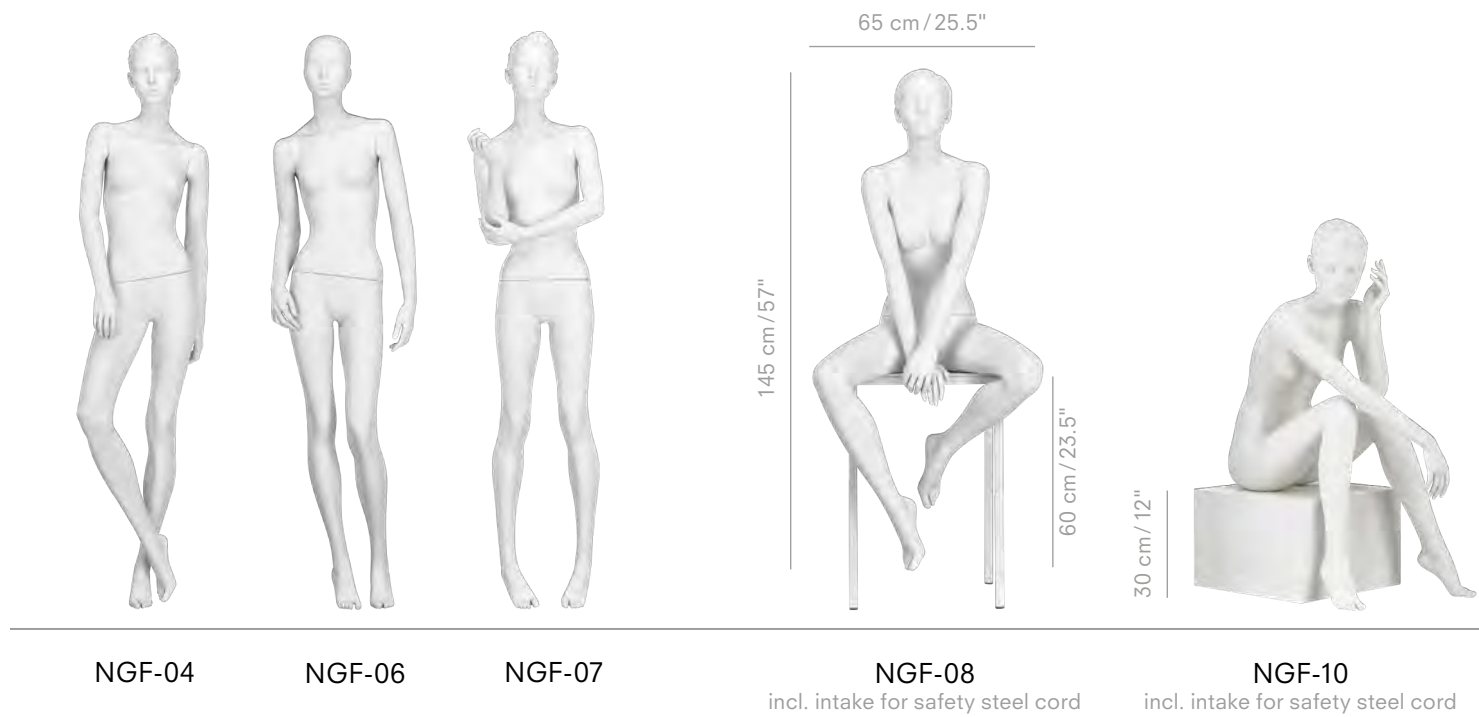

# NEW GENERATION

NEW GENERATION features 12 female mannequins and 15 male mannequins in cool, relaxed poses. We designed these mannequins with today's young adults in mind. The NEW GENERATION poses reflect the casual yet stylish nature of trends in streetwear and denim. Choose from a realistic look with make-up and wigs or a semi-abstract design available in any color and finish you can think of. Our mix-n-match policy means that NEW GENERATION can be combined with any head we offer or even used without a head.

# NEW GENERATION

Measurements	EU	US
Height	185 cm	73"
Bust	83 cm	32.5"
Waist	60 cm	23.5"
Hip	87 cm	34"
Heel height	8 cm	3"
Heel height also available in	10 cm	4"

CUBE NGF-10

Measurements	EU	US
Height	185 cm	73"
Bust	83 cm	32.5"
Waist	60 cm	23.5"
Hip	87 cm	34"
Heel height	8 cm	3"
Heel height also available in	10 cm	4"