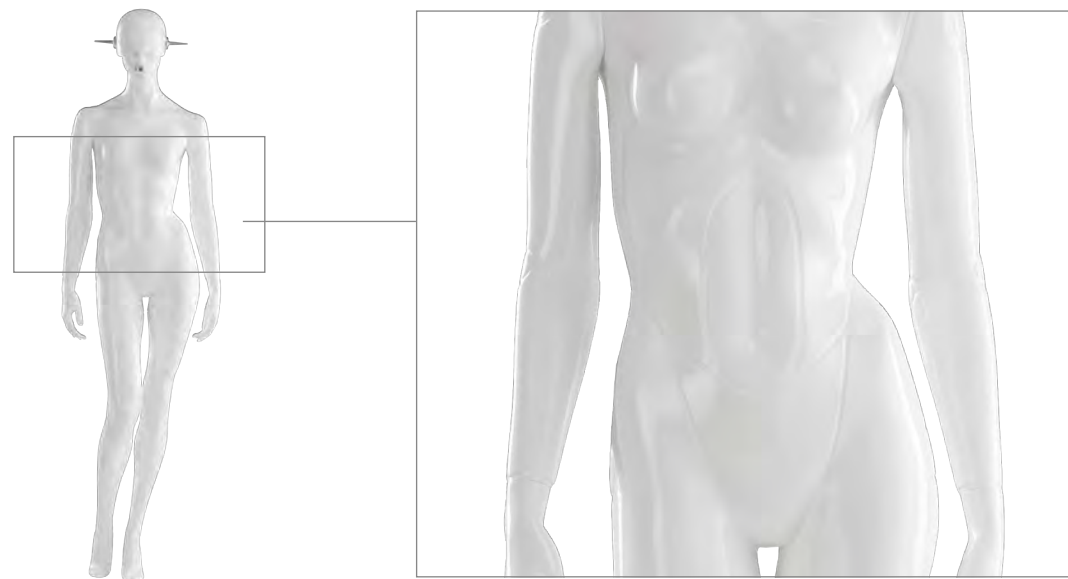

ROBOTIC

ROBOTIC is an avant-garde range of female mannequins that combines futuristic design with feminine charm. ROBOTIC features dynamic, expressive poses inspired by innovations in film and technology. These poses will set an extravagant scene for displaying high-end sportswear or lingerie. Choose from a variety of colors and chrome plating to make ROBOTIC your own.

ROBOTIC

ROF-01

ROF-05

ROF-04

ROF-02

ROF-03

ROF-05-LG

For a selection of ROBOTIC heads see head overview.

51 cm / 20"

102 cm / 40"

ROF-06

Measurements ROF-01, -02 & -03	EU	US
Height	182 cm	71.5"
Bust	85 cm	33.5"
Waist	62 cm	24.5"
Hip	88 cm	34.5"
Heel height	10 cm	4"

Measurements ROF-04 & -06	EU	US
Height	184 cm	72.5"
Bust	84 cm	33"
Waist	62 cm	24.5"
Hip	85 cm	33.5"
Heel height	10 cm	4"

Measurements ROF-05 & -05LG	EU	US
Height	184 cm	72.5"
Bust	87 cm	34"
Waist	63 cm	25"
Hip	90 cm	35.5"
Heel height	10 cm	4"