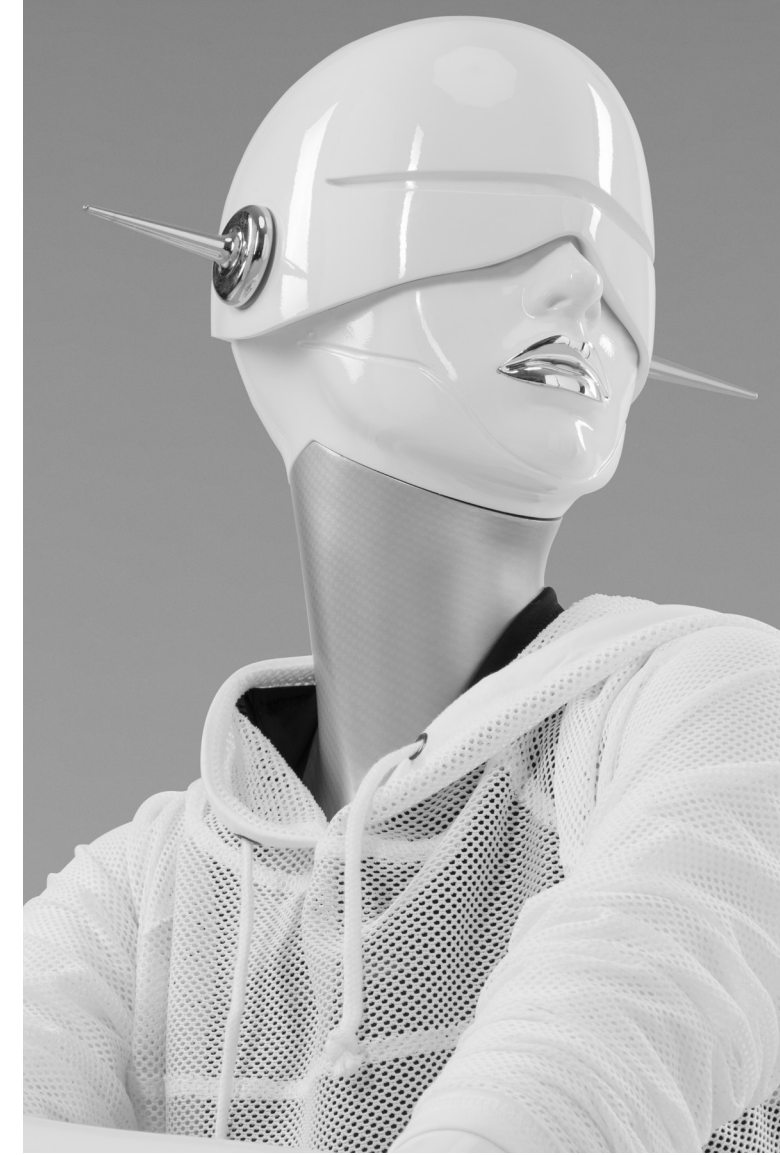

ROBOTIC

ROBOTIC is an avant-garde range of female mannequins that combines futuristic design with feminine charm. ROBOTIC features dynamic, expressive poses inspired by innovations in film and technology. These poses will set an extravagant scene for displaying high-end sportswear or lingerie. Choose from a variety of colors and chrome plating to make ROBOTIC your own.

ROBOTIC

ROF-01

ROF-05

ROF-04

ROF-02

ROF-03

ROF-05-LG

For a selection of ROBOTIC heads see head overview.

51 cm / 20"

102 cm / 40"

ROF-06

Measurements ROF-01, -02 & -03	EU	US
Height	182 cm	71.5"
Bust	85 cm	33.5"
Waist	62 cm	24.5"
Hip	88 cm	34.5"
Heel height	10 cm	4"

Measurements ROF-04 & -06	EU	US
Height	184 cm	72.5"
Bust	84 cm	33"
Waist	62 cm	24.5"
Hip	85 cm	33.5"
Heel height	10 cm	4"

Measurements ROF-05 & -05LG	EU	US
Height	184 cm	72.5"
Bust	87 cm	34"
Waist	63 cm	25"
Hip	90 cm	35.5"
Heel height	10 cm	4"